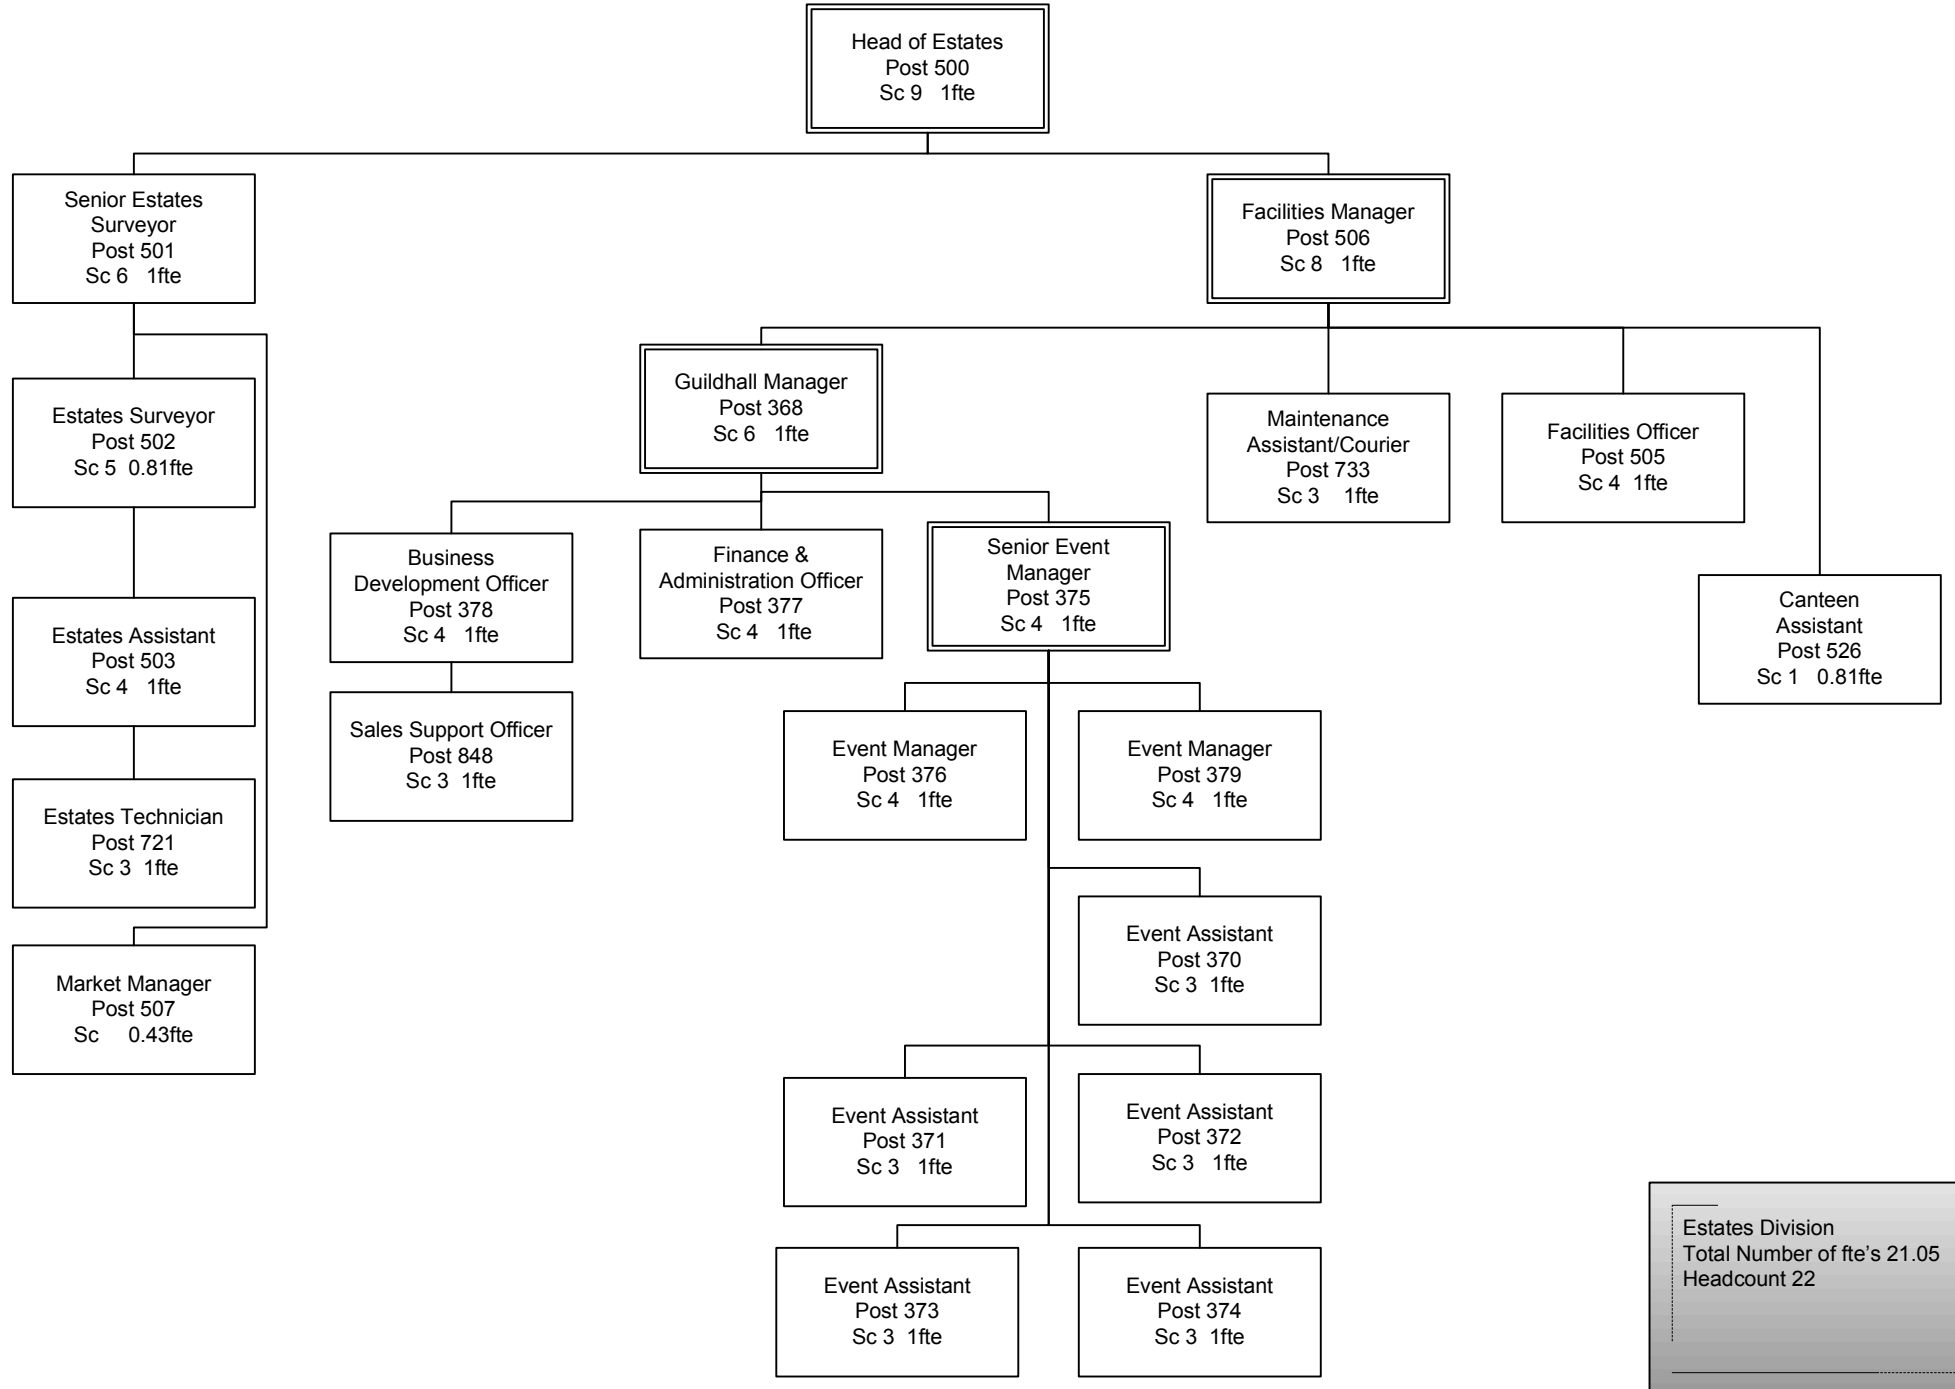

Estates Division

Estates Division
Total Number of fte's 21.05
Headcount 22